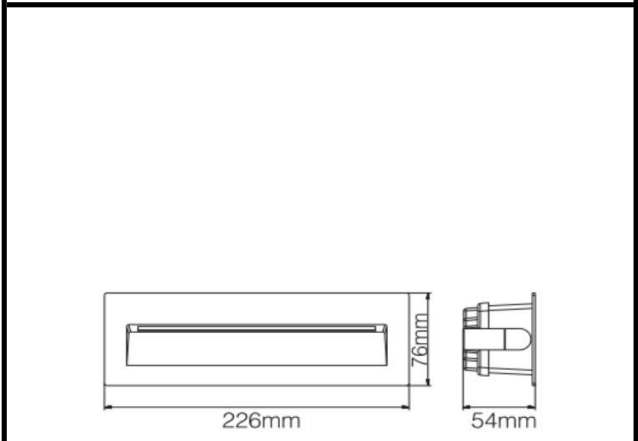

Sovitron Interior Pvt.Ltd.

Model Name	UNIQUE-R9610 Step Light / DL-OUC-R9610S-8
Description	Step Light

Technical description	Image
-----------------------	-------

Dimension	L=226mm W=76mm H=54mm
Frame	Aluminum die cast
Color Tempertaure	5700K
Power	8W
Total Luminous Flux	440 lm
Efficacy	55 lm/W
IP rating	65
Color Rendering	≥80
Mounting	Surface
Beam angle	65°
Optics	Clear glass diffuser
Dimming	NON-Dimmable
Operating Voltage	AC220-240V
Standard Lifetime	L70 minimum at 50,000 burning hours

Dimension diagram

Remarks:-

Address: Plot #7 Saroorpur-Nangla Industrial Area,Ballabgarh-Sohna Road,Faridabad-121005
Email: info@sovitron.com